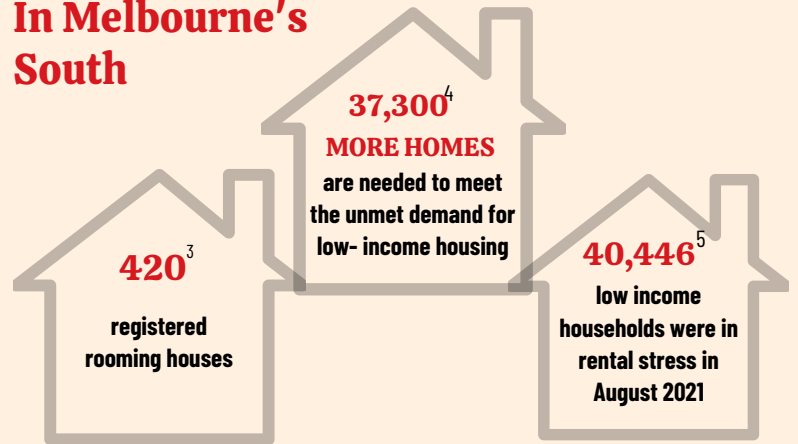

In Melbourne's South